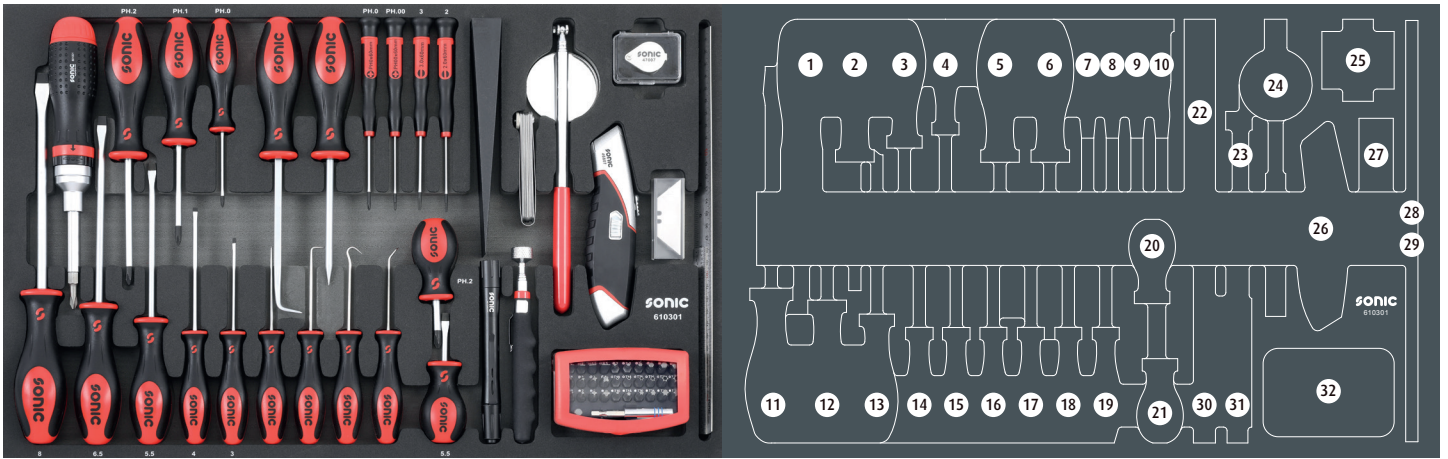

610301

| | NO | Sonic NO | Size | Length | Q'ty |
|--|----|----------|---|--------|------|
| | 1 | 601001 | PH.1 + PH.2 PZ.1 + PZ.2 3.5mm +5mm 3mm +4mm T10 + T15 T20 + T25 T27 + T30 | 240mm | |
| | 2 | 1312 | PH.2 | 215mm | |
| | 3 | 1311 | PH.1 | 183mm | |
| | 4 | 1310 | PH.0 | 152mm | |
| | 5 | 47904 | | 240mm | |
| | 6 | 46924 | | 215mm | |
| | 7 | 47839 | PH.0 | 155mm | |
| | 8 | 47840 | PH.00 | 155mm | |
| | 9 | 47838 | 3mm | 155mm | |
| | 10 | 47837 | 2mm | 155mm | |
| | 11 | 13308 | 8mm | 299mm | |
| | 12 | 13365 | 6.5mm | 265mm | |
| | 13 | 13355 | 5.5mm | 228mm | |
| | 14 | 13304 | 4mm | 192mm | |
| | 15 | 13303 | 3mm | 167mm | |
| | 16 | 47829 | | 162mm | |
| | 17 | 47830 | | 162mm | |
| | 18 | 47831 | | 162mm | |
| | 19 | 47832 | | 162mm | |
| | 20 | 1312S | PH.2 | 104mm | |
| | 21 | 133055S | 5.5mm | 104mm | |
| | 22 | 4821301 | 190X30mm | 190mm | |
| | 23 | 47002 | | 92mm | |
| | 24 | 4820111 | | 618mm | |
| | 25 | 47007 | 10X | 36mm | |

| | NO | Sonic NO | Size | Length | Q'ty |
|--|----|----------|------|-----------|------|
| | 26 | 46807 | | 164mm | |
| | 27 | 46807-1 | | 68mm | |
| | 28 | 47001 | 6" | 152.4mm | |
| | 29 | 47004 | 30cm | 330mm | |
| | 30 | 4821105 | | 142mm | |
| | 31 | 4820106 | | 160-620mm | |
| | 32 | 103201 | 1/4" | | |