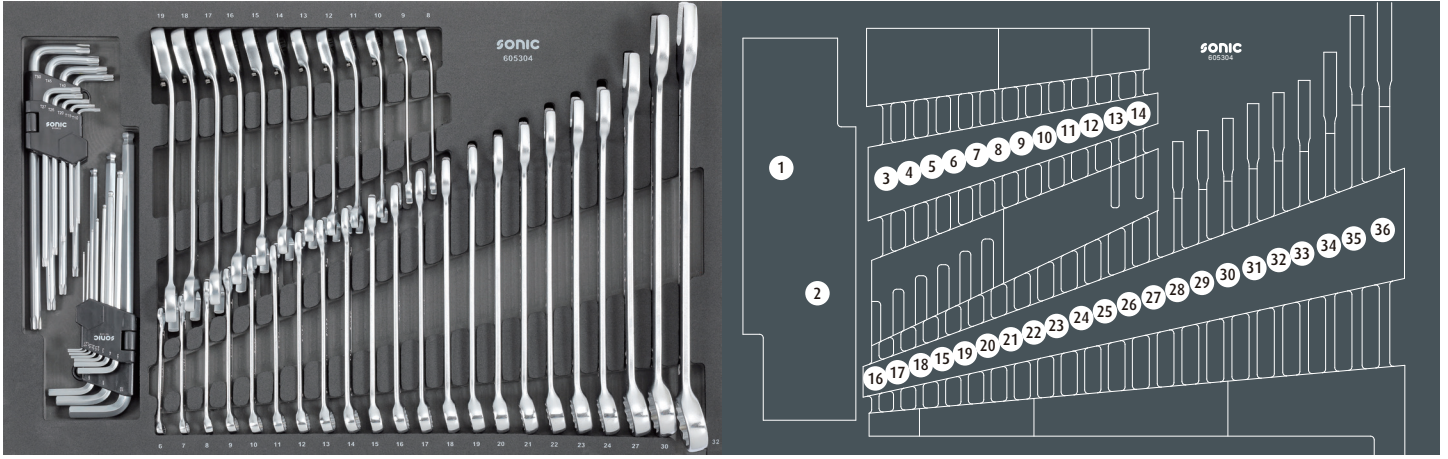

605304

	NO	Sonic NO	Size	Length	Q'ty
	1	600902	T10, T15, T20, T25, T27, T30, T40, T45, T50		
	2	601008	1,27, 1,5, 2, 2,5, 3, 4, 5, 6, 8, 10		
	3	4170219	19mm	247mm	
	4	4170218	18mm	239mm	
	5	4170217	17mm	232mm	
	6	4170216	16mm	216mm	
	7	4170215	15mm	200mm	
	8	4170214	14mm	189mm	
	9	4170213	13mm	180mm	
	10	4170212	12mm	174mm	
	11	4170211	11mm	168mm	
	12	4170210	10mm	159mm	
	13	4170209	9mm	143mm	
	14	4170208	8mm	136mm	
	15	41506	6mm	105mm	
	16	41507	7mm	115mm	
	17	41508	8mm	125mm	
	18	41509	9mm	135mm	
	19	41510	10mm	145mm	
	20	41511	11mm	155mm	
	21	41512	12mm	165mm	
	22	41513	13mm	175mm	
	23	41514	14mm	185mm	
	24	41515	15mm	195mm	
	25	41516	16mm	205mm	
	26	41517	17mm	215mm	
	27	41518	18mm	225mm	
	28	41519	19mm	235mm	
	29	41520	20mm	245mm	
	30	41521	21mm	255mm	
	31	41522	22mm	265mm	
	32	41523	23mm	275mm	
	33	41524	24mm	285mm	
	34	41527	27mm	315mm	
	35	41530	30mm	345mm	
	36	41532	32mm	365mm	