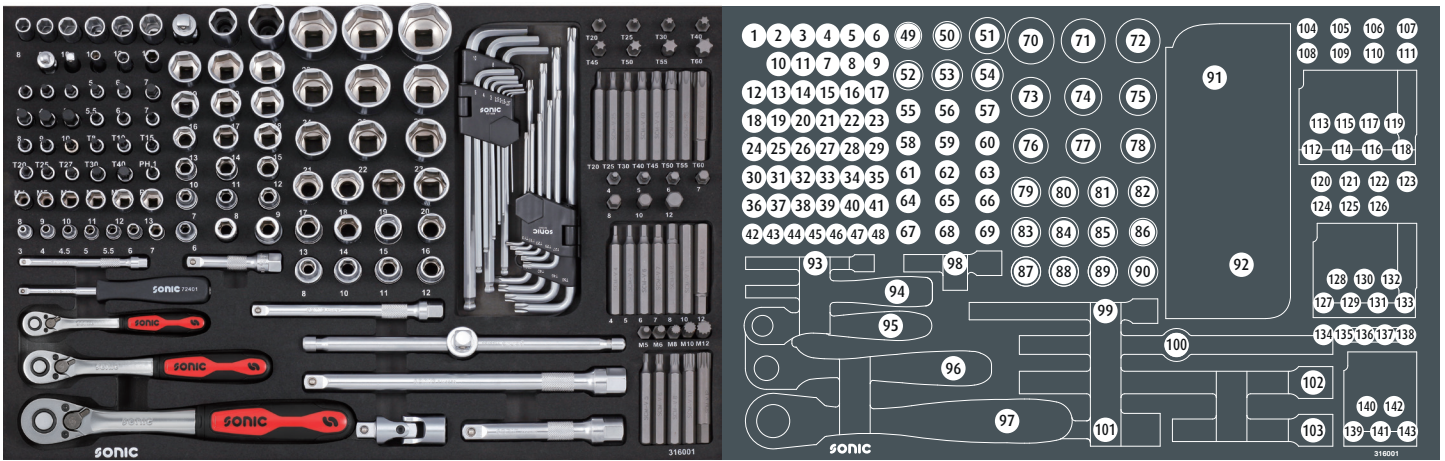

316001

	NO	Sonic NO	Size	Length	Q'ty
	1	2155008	8mm	50mm	
	2	2155009	9mm	50mm	
	3	2155010	10mm	50mm	
	4	2155011	11mm	50mm	
	5	2155012	12mm	50mm	
	6	2155013	13mm	50mm	
	7	2155005	5mm	50mm	
	8	2155006	6mm	50mm	
	9	2155007	7mm	50mm	
	10	71511	1/4"	37mm	
	11	7141050	1/4"	50mm	
	12	8143703	3mm	37mm	
	13	8143704	4mm	37mm	
	14	8143705	5mm	37mm	
	15	81437055	5.5mm	37mm	
	16	8143706	6mm	37mm	
	17	8143707	7mm	37mm	
	18	8143708	8mm	37mm	
	19	8143709	9mm	37mm	
	20	8143710	10mm	37mm	
	21	8163708	T8	37mm	
	22	8163710	T10	37mm	
	23	8163715	T15	37mm	
	24	8163720	T20	37mm	
	25	8163725	T25	37mm	
	26	8163727	T27	37mm	
	27	8163730	T30	37mm	
	28	8163740	T40	37mm	
	29	8113701	PH.1	37mm	
	30	8113702	PH.2	37mm	
	31	8183704	M4	37mm	
	32	8183705	M5	37mm	
	33	8183706	M6	37mm	
	34	8183708	M8	37mm	
	35	8183710	M10	37mm	
	36	21508	8mm	25mm	
	37	21509	9mm	25mm	
	38	21510	10mm	25mm	
	39	21511	11mm	25mm	

	NO	Sonic NO	Size	Length	Q'ty
	40	21512	12mm	25mm	
	41	21513	13mm	25mm	
	42	21503	3mm	25mm	
	43	21504	4mm	25mm	
	44	21545	4.5mm	25mm	
	45	21505	5mm	25mm	
	46	21555	5.5mm	25mm	
	47	21506	6mm	25mm	
	48	21507	7mm	25mm	
	49	71521	3/8"	52mm	
	50	7171216	16mm	65mm	
	51	7171221	21mm	65mm	
	52	22519	19mm	30mm	
	53	22520	20mm	30mm	
	54	22521	21mm	30mm	
	55	22516	16mm	28mm	
	56	22517	17mm	30mm	
	57	22513	13mm	28mm	
	57	22518	18mm	30mm	
	59	22514	14mm	28mm	
	60	22515	15mm	28mm	
	61	22510	10mm	28mm	
	62	22511	11mm	28mm	
	63	22512	12mm	28mm	
	64	22507	7mm	28mm	
	65	22508	8mm	28mm	
	66	22509	9mm	28mm	
	67	22506	6mm	28mm	
	68	72023	3/8"(F)x10mm(F)	29mm	
	69	72033	1/2"(F)x10mm(F)	38mm	
	70	23528	28mm	43mm	
	71	23530	30mm	43mm	
	72	23532	32mm	43mm	
	73	23524	24mm	38mm	
	74	23526	26mm	42mm	
	75	23527	27mm	42mm	
	76	23521	21mm	38mm	
	77	23522	22mm	38mm	

*The inventory order list can also be found on our website under downloads at the specific article.