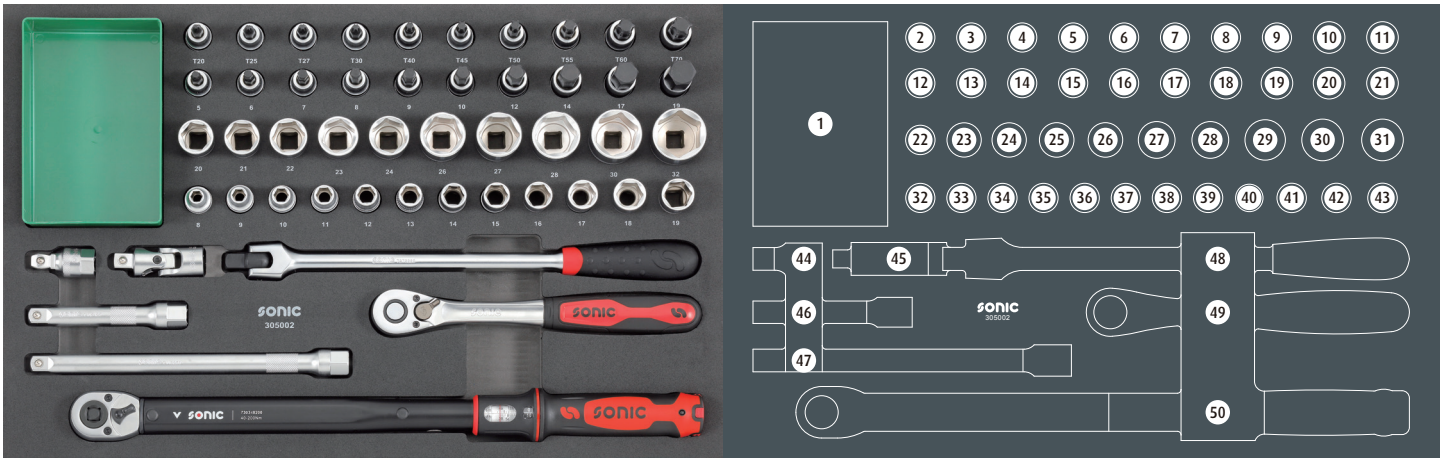

305002

	NO	Sonic NO	Size	Length	Q'ty
	1	4720109		162mm	
	2	83606220	T20	62mm	
	3	83606225	T25	62mm	
	4	83606227	T27	62mm	
	5	83606230	T30	62mm	
	6	83606240	T40	62mm	
	7	83606245	T45	62mm	
	8	83606250	T50	62mm	
	9	83606255	T55	62mm	
	10	83606260	T60	62mm	
	11	83606270	T70	62mm	
		12	83406205	5mm	62mm
13		83406206	6mm	62mm	
14		83406207	7mm	62mm	
15		83406208	8mm	62mm	
16		83406209	9mm	62mm	
17		83406210	10mm	62mm	
18		83406212	12mm	62mm	
19		83406214	14mm	62mm	
20		83406217	17mm	62mm	
21		83406219	19mm	62mm	
		22	23520	20mm	38mm
	23	23521	21mm	38mm	
	24	23522	22mm	38mm	
	25	23523	23mm	38mm	
	26	23524	24mm	38mm	
	27	23526	26mm	42mm	
	28	23527	27mm	42mm	
	29	23528	28mm	43mm	
	30	23530	30mm	43mm	
	31	23532	32mm	43mm	
	32	23508	8mm	38mm	
	33	23509	9mm	38mm	
	34	23510	10mm	38mm	
	35	23511	11mm	38mm	
	36	23512	12mm	38mm	
	37	23513	13mm	38mm	
	38	23514	14mm	38mm	
	39	23515	15mm	38mm	
	40	23516	16mm	38mm	
	41	23517	17mm	38mm	

	NO	Sonic NO	Size	Length	Q'ty
	42	23518	18mm	38mm	
	43	23519	19mm	38mm	
	44	7263050	1/2"	50mm	
	45	71531	1/2"	70mm	
	46	7143125	1/2"	125mm	
	47	7143250	1/2"	250mm	
	48	7273380	1/2"	370mm	
	49	7121503	1/2"	262mm	
	50	730340200	1/2"	500mm	