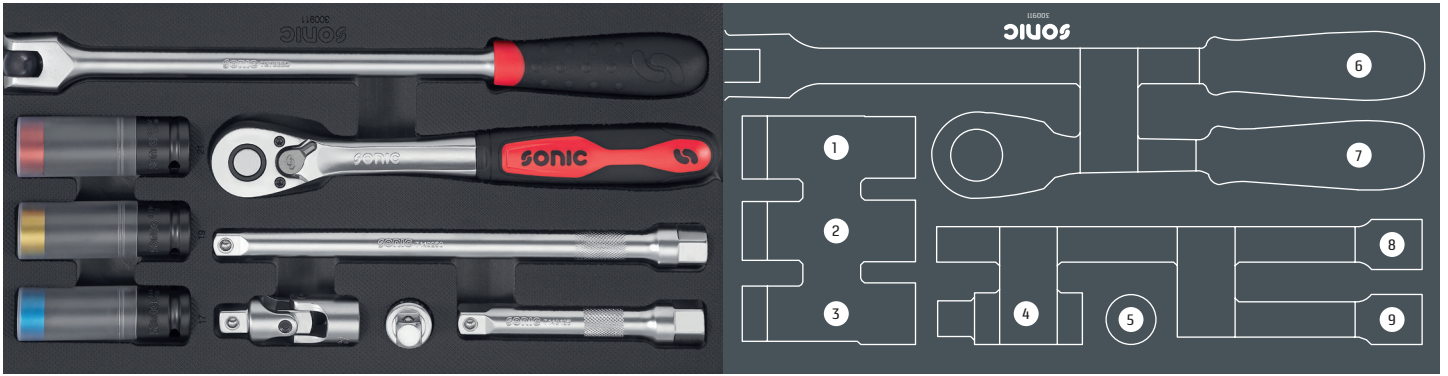

# 300911

	NO	Sonic NO	Size	Length	Q'ty
	1	3310721	21mm	85mm	
	2	3310719	19mm	85mm	
	3	3310717	17mm	85mm	
	4	71531	1/2"	70mm	
	5	71623	3/8" (F)x1/2" (M)	43mm	
	6	7273380	1/2"	370mm	
	7	7121503	1/2"	262mm	
	8	7143250	1/2"	250mm	
	9	7143125	1/2"	125mm	